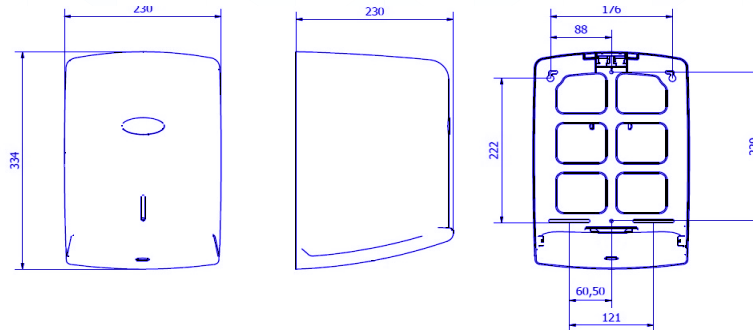

Dimensions (mm)

AG47000/AG47300/AG47600/AG47600-MT

Weight: 0.725 k

Dimensions with packaging

AG47000/AG47300/AG47600/AG47600-MT			
Height	Width	Depth	Weight
355 mm	240 mm	245 mm	0.915 k

Package

AG47000/AG47300/AG47600/AG47600-MT