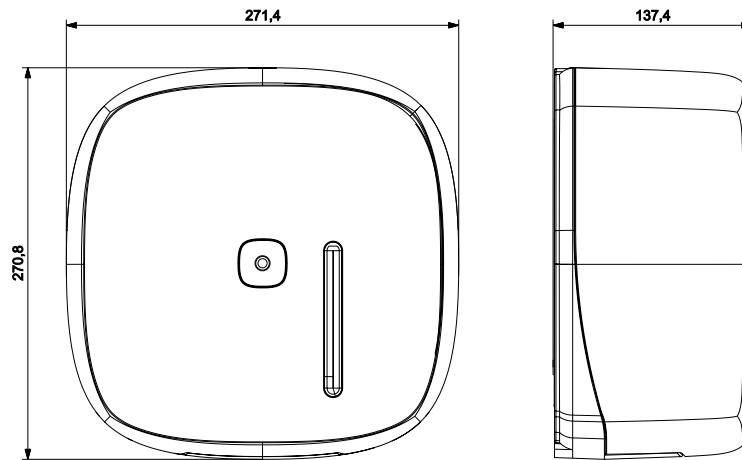

REF **AER65640**
EAN 8427950384073

General description

- Centerfeed toilet-paper dispenser.
- Capacity for a roll of Ø 220 mm, it allows a range of roll width between 90 and 115 mm,
- Dual lock, opening with key or push button.

Components and materials

- Made of 50% recycled ABS
- post consumption, with certificate.

Measures of roll

Color/ Sizes	81-90 mm	91-100 mm	101-110 mm
White	AER65010	AER65020	AER65040
Black	AER65610	AER65620	AER65640

AER656XX

- Base and cover: Black matt

Pallet Measures

- Euro pallet 80 x 120 x 224 cm
- 20 ud x 7 levels
- Total 140 ud

Dimensiones (mm)

FOR ALL REFERENCES

Weight: 0,734 Kg

Dimensions with packaging

FOR ALL REFERENCES			
Height	Width	Depth	Weight
300 mm	280 mm	140 mm	0,915 Kg

Packing

- 1 unit per package

Installation

- With screws and plugs, accessories included:
1 Timeless tool, 3 plugs and 3 screws.