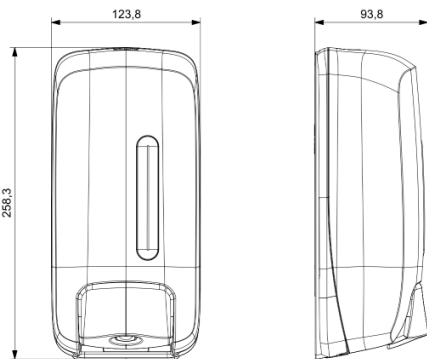

# TIMELESS

MANUAL SOAP DISPENSER W/ CARTRIDGE

REF  
EAN

**ACR24000**  
8427950383915  
White

**ACR24600**  
8427950383939  
Black

## Dimensions (mm)

## Dimensions without packaging

ACR24000/ACR24600			
Height	Width	Depth	Weight
258 mm	124 mm	94 mm	0.295 kg

## Dimensions with packaging

ACR24000/ACR24600			
Height	Width	Depth	Weight
265 mm	130 mm	92 mm	0.351 kg