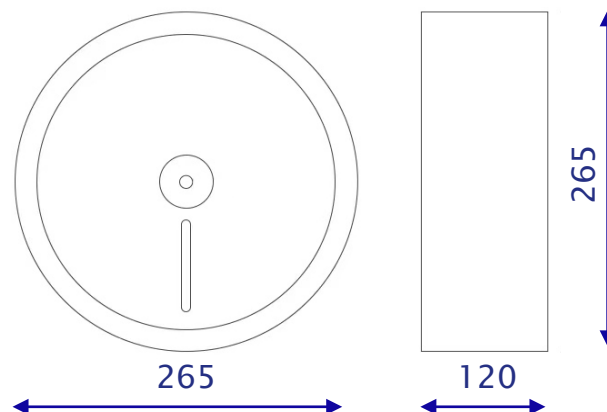

### Capacity

- 1 pre-cut centrefeed toilet paper roll
- Max. diameter: 203 mm
- Max. width: 100 mm

**AE68000**

Weight: 0.635 kg

### Dimensions without packaging

AE68000			
Height	Width	Depth	Weight
265 mm	265 mm	120 mm	0.635 kg

### Dimensions with packaging

AE68000			
Height	Width	Depth	Weight
268 mm	268 mm	130 mm	0.773 kg