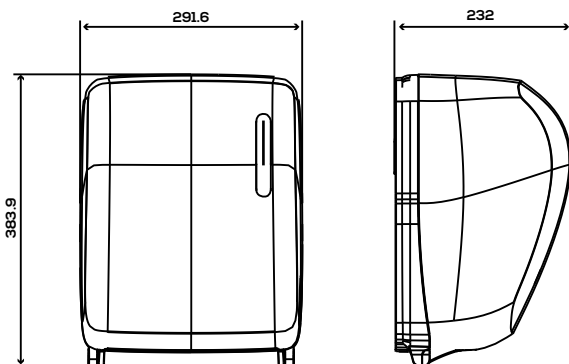

## General description

- Dispenses 27 cm towels.
- Only 0.6–0.8 kg strength to pull the paper out.
- Side wheel to load paper.
- The mechanism cuts the towel automatically once the user pulls the roll, so only the paper to be dispensed is touched.
- Window to check paper level.

## Dimensions (mm)

## Dimensions without packaging

AGR53000/AGR53600			
Height	Width	Length	Weight
384 mm	292 mm	232 mm	2.15 kg

## Dimensions with packaging

AGR53000/AGR53600			
Height	Width	Length	Weight
400 mm	300 mm	245 mm	2.524 kg