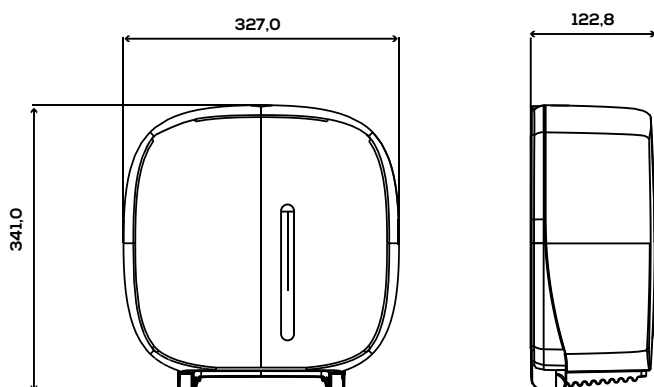

JUMBO TOILET

ROLL DISPENSER 400m

REF
EAN

AER73000
8427950378522
White

AER73600
8427950378546
Black

General description

- Capacity for a single midi Jumbo toilet roll 400 m.
- Max dimension of the roll:
Ø 285 x 100 mm.
- Suitable for roll core diameters of 55 mm.

Components and materials

- Materials: 50% post-consumer recycled ABS. All components of this dispenser are recyclable.

Dimensions (mm)

Observations

- Possibility of adding an adapter for roll cores of 70 mm.
- Window to check the roll.

Color / Finish

AER73000

- Base and lid: White.

AER73600

- Base and lid: Black.

Dimensions without packaging

AER73000 / AER73600			
Height	Width	Depth	Weight
341 mm	327 mm	123 mm	0,91 kg

Dimensions with packaging

AER73000 / AER73600			
Height	Width	Depth	Weight
341 mm	360 mm	135 mm	1,12 Kg

Packing

- Packages of 1 unit for all codes.

Packing

- Using screws and plugs included: 1 black 2-point wrench, 3 plugs and 3 screws.