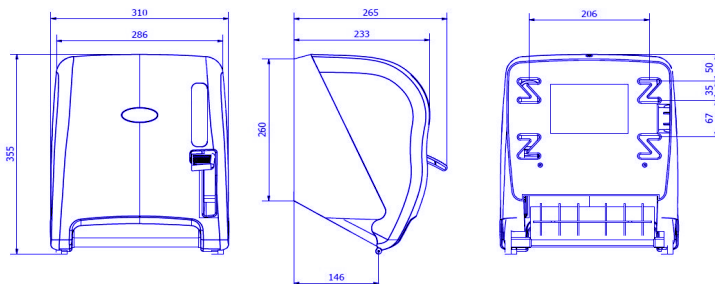

AZUR LEVER-OPERATED
PAPER DISPENSER

REF

EAN

AG16500
8427950325786
White

☰ General description

- Lever continuous paper roll dispenser.
- Built-in front lever to dispense the paper.
- Key lockable, front window and tilting cover.
- Inner cutting razor, protected to prevent external access.
- One paper roll of 220 mm \varnothing , 190 mm wide.
- 35/45 mm \varnothing mandrel.

Weight: 2.360 k

Dimensions with packaging

AG16500			
Height	Width	Depth	Weight
380 mm	315 mm	275 mm	2.750 k

Package

- 1 unit per package.

Installation

- With screws and plugs.
- It includes: 1 tool, 4 plugs , 4 screws and 4 washers.