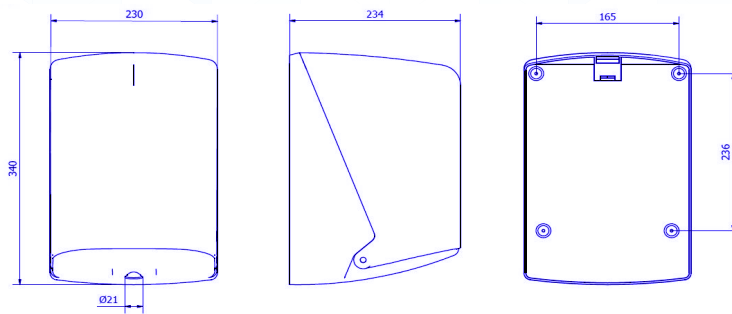

- Satin stainless steel
- Grey base

AG45500

- Polished stainless steel
- Grey base

Dimensions (mm)

AG45000/AG45500

Weight: 2.650 k

Dimensions with packaging

AG45000/AG45500			
Height	Width	Depth	Weight
330 mm	250 mm	240 mm	2.910 k