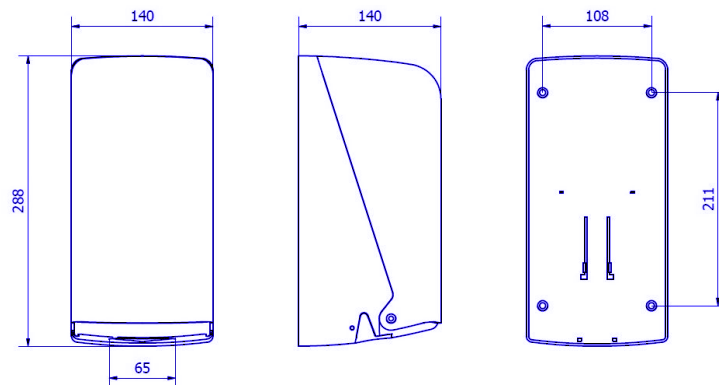

Capacity

- 400 toilet tissue wipes

Comments

- It complements these devices in the Azur range: AC81450 AG41400 and AH34400

Parts and materials

- Cover: SAN
- Base: ABS

Colour/Finish

- Base: White
- Cover: Fumé

Dimensions (mm)

AH71400

Weight: 0.545 k

Dimensions with packaging

AH71400			
Height	Width	Depth	Weight
293 mm	150 mm	290 mm	1.320*

* 6 units

Package

- 1 units per package.
- 4 units per package.