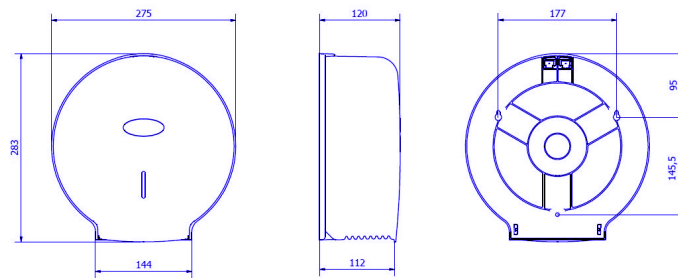

AE57000/AE57300/AE57600/AE57600-MT

- Toilet paper roll dispenser
- Key lockable and front window
- Tilting cover to change the roll
- Capacity for 1 paper roll of 90 mm wide, 220 mm ø max. and 45 mm ø mandrel

- White cover and base

AE57300

- Silver grey cover
- Black base

AE57600

- Black cover and base

AE57600-MATE

- Matt black cover
- Black base

Dimensions (mm)

AE57000/AE57300/AE57600/AE57600-MT

Weight: 0.460 k

Dimensions with packaging

| AE57000/AE57300/AE57600/AE57600-MT | | | |
|---|--------------|--------------|---------------|
| Height | Width | Depth | Weight |
| 280 mm | 275 mm | 130 mm | 0.605 k |