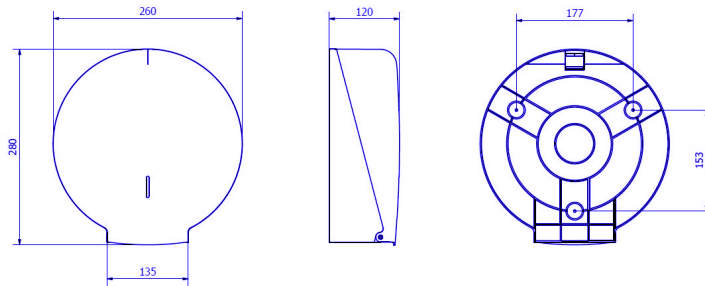

AE55300

- Continuous toilet paper roll dispenser.
- Key lockable and front window.
- Tilting cover to change the roll.
- Capacity for 1 paper roll of 90 mm wide, 260 mm \varnothing max., 55 mm \varnothing mandrel.

- White cover and base.

Dimensions (mm)

AE51000

Weight: 0.670 k

AE55000/AE55300

Weight: 0.850 k

Dimensions with packaging

AE51000			
Height	Width	Depth	Weight
284 mm	275 mm	131 mm	0.795 k

AE55000/AE55300			
Height	Width	Depth	Weight
328 mm	315 mm	133 mm	1.020 k

Package

- 1 unit per package.
- 4 units per repackage.

Installation

- With screws and plugs (included).
- Accessories included: 1 tool, 3 plugs and 3 screws.
- It can be installed with adhesive (not included).