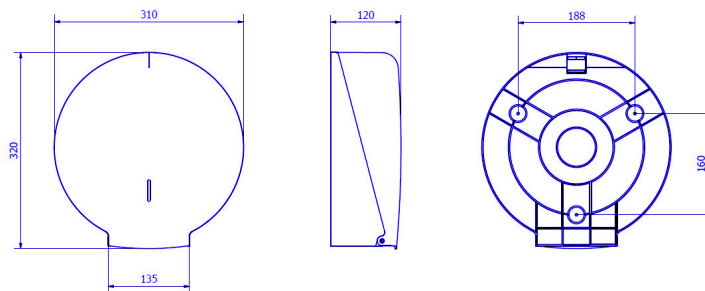

- White cover and base.

Dimensions (mm)

AE51000

Weight: 0.670 k

AE55000/AE55300

Weight: 0.850 k

Dimensions with packaging

AE51000			
Height	Width	Depth	Weight
284 mm	275 mm	131 mm	0.795 k

AE55000/AE55300			
Height	Width	Depth	Weight
328 mm	315 mm	133 mm	1.020 k

Package

- 1 unit per package.
- 4 units per repackage.

Installation

- With screws and plugs (included).
- Accessories included: 1 tool, 3 plugs and 3 screws.
- It can be installed with adhesive (not included).