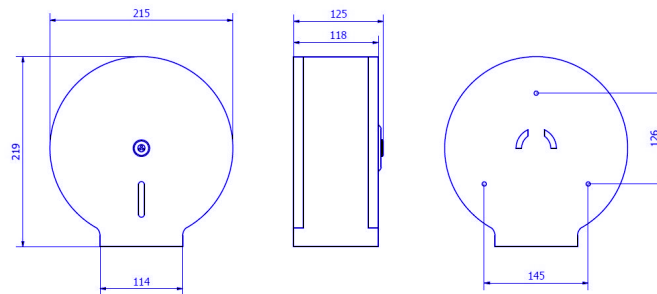

📦 Capacity

AE21300

- Capacity for 1 toilet paper roll of 90 mm wide, 220 mm \varnothing max.

AE23200

- Capacity for 1 toilet paper roll of 90 mm wide, 190 mm \varnothing max.

AE24400

- Capacity for 1 toilet paper roll of 90 mm wide, 260 mm \varnothing max.

Dimensions (mm)

AE21300

Weight: 1.340 k

AE23200

Weight: 1.070 k

AE24400

Weight: 1.670 k

Dimensions with packaging

AE21300			
Height	Width	Depth	Weight
280 mm	275 mm	130 mm	1.480 k

AE23200			
Height	Width	Depth	Weight
232 mm	220 mm	138 mm	1.180 k

AE24300/AE24400			
Height	Width	Depth	Weight
313 mm	298 mm	130 mm	1.830 k