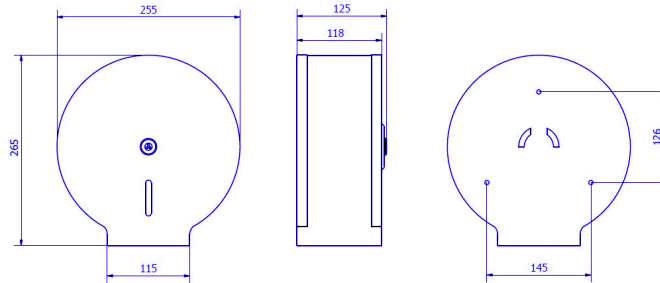

📦 Capacity

AE21300

- Capacity for 1 toilet paper roll of 90 mm wide, 220 mm \varnothing max.

AE23200

- Capacity for 1 toilet paper roll of 90 mm wide, 190 mm \varnothing max.

AE24400

- Capacity for 1 toilet paper roll of 90 mm wide, 260 mm \varnothing max.

Dimensions (mm)

AE21300

Weight: 1.340 k

AE23200

Weight: 1.070 k

AE24400

Weight: 1.670 k

Dimensions with packaging

AE21300			
Height	Width	Depth	Weight
280 mm	275 mm	130 mm	1.480 k

AE23200			
Height	Width	Depth	Weight
232 mm	220 mm	138 mm	1.180 k

AE24300/AE24400			
Height	Width	Depth	Weight
313 mm	298 mm	130 mm	1.830 k