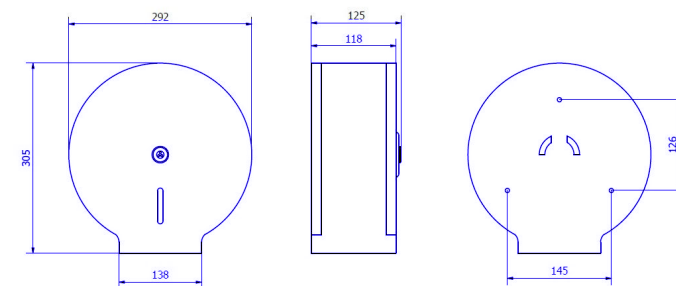

📦 Capacity

AE21300

- Capacity for 1 toilet paper roll of 90 mm wide, 220 mm \varnothing max.

AE23200

- Capacity for 1 toilet paper roll of 90 mm wide, 190 mm \varnothing max.

AE24400

- Capacity for 1 toilet paper roll of 90 mm wide, 260 mm \varnothing max.

Dimensions (mm)

AE21300

Weight: 1.340 k

AE23200

Weight: 1.070 k

AE24400

Weight: 1.670 k

Dimensions with packaging

AE21300			
Height	Width	Depth	Weight
280 mm	275 mm	130 mm	1.480 k

AE23200			
Height	Width	Depth	Weight
232 mm	220 mm	138 mm	1.180 k

AE24300/AE24400			
Height	Width	Depth	Weight
313 mm	298 mm	130 mm	1.830 k