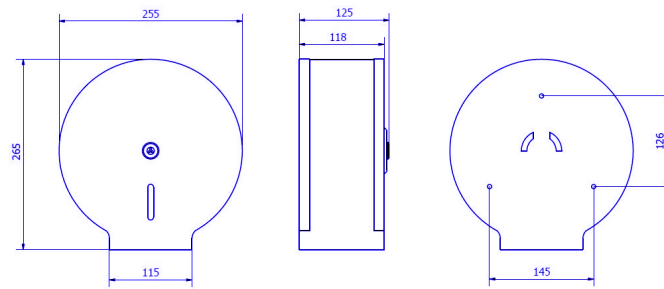

#### **AE12400**

- Capacity for 1 toilet paper roll of 90 mm wide, 190 mm  $\varnothing$  max.

#### **AE13300**

- Capacity for 1 toilet paper roll of 90 mm wide, 260 mm  $\varnothing$  max.

## Dimensions (mm)

---

**AE12100**

Weight: 1.370 k

**AE12400**

Weight: 1.080 k

**AE13300**

Weight: 1.730 k

## Dimensions with packaging

<b>AE12100</b>			
<b>Height</b>	<b>Width</b>	<b>Depth</b>	<b>Weight</b>
285 mm	255 mm	130 mm	1.525 k

<b>AE12400</b>			
<b>Height</b>	<b>Width</b>	<b>Depth</b>	<b>Weight</b>
250 mm	253 mm	130 mm	1.190 k