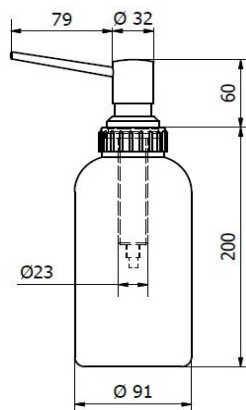

FITTED SOAP DISPENSER

REF

EAN

AC63000

8427950305696

Chrome

General description

- Luxury liquid soap dispenser.
- Push button with tank.
- Chrome plated brass top.
- Placement on countertop.
- With suction tube.
- Nozzle and push button integrated in the top. It includes plastic tube.
- Capacity for 1 l bottle

Parts and materials

- Made of chrome brass.
- Acetal resin plastics.
- Transparent PVC tube.
- Polyethylene tank.

Comments

- The hole in the surface where the tap is to be installed shall have a diameter between 24 mm and 26 mm.

Colour/Finish

- Chrome.

Dimensions (mm)

AC63000

Weight: 0.530 kg

Dimensions with packaging

AC63000			
Height	Width	Depth	Weight
215 mm	268 mm	168 mm	1.235 kg

Package